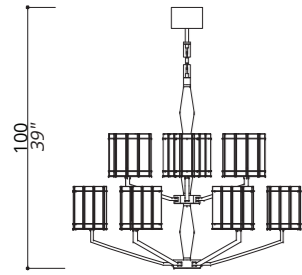

# TOP GLASS

611-GK-X

CHANDELIER

TWO LAYERED CHANDELIER; SOLID ALUMINIUM CENTRAL STRUCTURE. 50 CENTIMETRES OF CHAIN INCLUDED.

12 LIGHTS  
TYPE G9

STRUCTURE IN L\_56 (BLACK MATTE FINISH); CONNECTION BOX AND DETAILS IN F\_15 (SATIN GOLD FINISH). SHADES IN TRANSPARENT GRAY GLASS STICKS. INNER SATIN LIGHT DIFFUSERS INCLUDED.

612-GK-X

CHANDELIER

TWO LAYERED CHANDELIER; SOLID ALUMINIUM CENTRAL STRUCTURE. 50 CENTIMETRES OF CHAIN INCLUDED.

9 LIGHTS  
TYPE G9

STRUCTURE IN L\_56 (BLACK MATTE FINISH); CONNECTION BOX AND DETAILS IN F\_15 (SATIN GOLD FINISH). SHADES IN TRANSPARENT GRAY GLASS STICKS. INNER SATIN LIGHT DIFFUSERS INCLUDED.

613-GK-X

CHANDELIER

ONE LAYERED CHANDELIER; SOLID ALUMINIUM CENTRAL STRUCTURE. 50 CENTIMETRES OF CHAIN INCLUDED.

6 LIGHTS  
TYPE G9

STRUCTURE IN L\_56 (BLACK MATTE FINISH); CONNECTION BOX AND DETAILS IN F\_15 (SATIN GOLD FINISH). SHADES IN TRANSPARENT GRAY GLASS STICKS. INNER SATIN LIGHT DIFFUSERS INCLUDED.