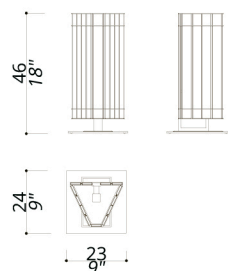

TOP GLASS

633-GK-X

TABLE LAMP

STRUCTURE IN L_56 (BLACK MATTE FINISH);
BASE AND DETAILS IN F_15 (SATIN GOLD
FINISH). METAL BASE.
SHADE IN TRANSPARENT GRAY GLASS STICKS.
INNER SATIN LIGHT DIFFUSERS INCLUDED.

2 LIGHTS
TYPE G9