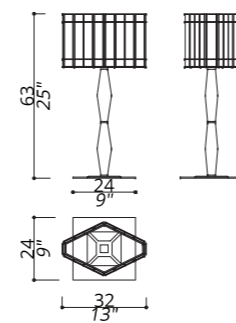

631-GK-24

TABLE LAMP

SOLID ALUMINIUM CENTRAL STRUCTURE.

1 LIGHT
TYPE E27

STRUCTURE IN L_56 (BLACK MATTE FINISH); BASE AND DETAILS IN F_15 (SATIN GOLD FINISH). METAL BASE. SHADE IN TRANSPARENT GRAY GLASS STICKS.