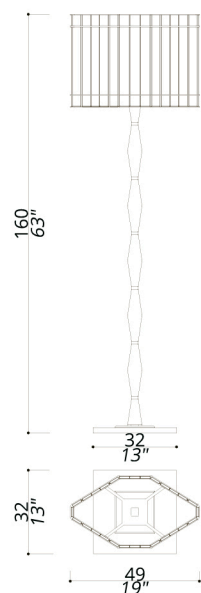

641-GK-X

FLOOR LAMP

SOLID ALUMINIUM CENTRAL STRUCTURE.

STRUCTURE IN L_56 (BLACK MATTE FINISH);
BASE AND DETAILS IN F_15 (SATIN GOLD
FINISH). METAL BASE.
SHADE IN TRANSPARENT GRAY GLASS STICKS.

1 LIGHT
TYPE E27