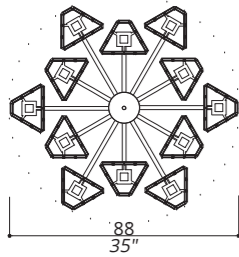

# TOP GLASS

611-GK-X

CHANDELIER

TWO LAYERED CHANDELIER; SOLID ALUMINIUM CENTRAL STRUCTURE. 50 CENTIMETRES OF CHAIN INCLUDED.

12 LIGHTS  
TYPE G9

STRUCTURE IN L\_56 (BLACK MATTE FINISH); CONNECTION BOX AND DETAILS IN F\_15 (SATIN GOLD FINISH). SHADES IN TRANSPARENT GRAY GLASS STICKS. INNER SATIN LIGHT DIFFUSERS INCLUDED.