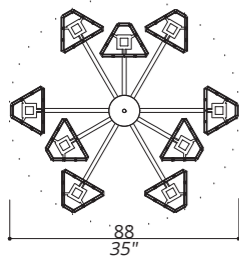

613-GK-X

CHANDELIER

ONE LAYERED CHANDELIER; SOLID ALUMINIUM CENTRAL STRUCTURE. 50 CENTIMETRES OF CHAIN INCLUDED.

6 LIGHTS
TYPE G9

STRUCTURE IN L_56 (BLACK MATTE FINISH); CONNECTION BOX AND DETAILS IN F_15 (SATIN GOLD FINISH). SHADES IN TRANSPARENT GRAY GLASS STICKS. INNER SATIN LIGHT DIFFUSERS INCLUDED.