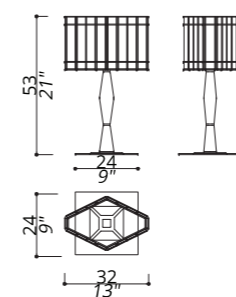

632-GK-24

TABLE LAMP

SOLID ALUMINIUM CENTRAL STRUCTURE.

1 LIGHT
TYPE E27

STRUCTURE IN L_56 (BLACK MATTE FINISH); BASE AND DETAILS IN F_15 (SATIN GOLD FINISH). METAL BASE. SHADE IN TRANSPARENT GRAY GLASS STICKS.