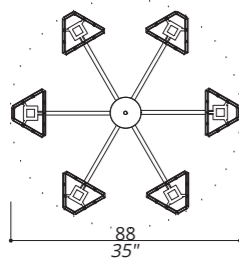

614-GK-X

PENDANT

SOLID ALUMINIUM CENTRAL STRUCTURE. 50 CENTIMETRES OF CHAIN INCLUDED.

6 LIGHTS
TYPE G9

STRUCTURE IN L_56 (BLACK MATTE FINISH); CONNECTION BOX AND DETAILS IN F_15 (SATIN GOLD FINISH). SHADES IN TRANSPARENT GRAY GLASS STICKS. INNER SATIN LIGHT DIFFUSERS INCLUDED.