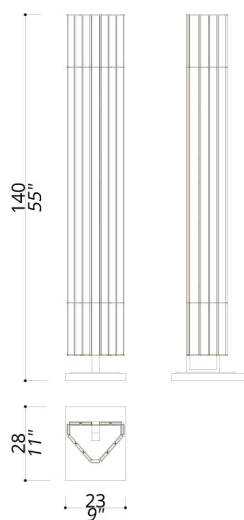

642-GK-X

FLOOR LAMP

STRUCTURE IN L_56 (BLACK MATTE FINISH);
BASE AND DETAILS IN F_15 (SATIN GOLD
FINISH). METAL BASE.
SHADE IN TRANSPARENT GRAY GLASS STICKS.
INNER SATIN LIGHT DIFFUSERS INCLUDED.

3 LIGHTS
TYPE G9