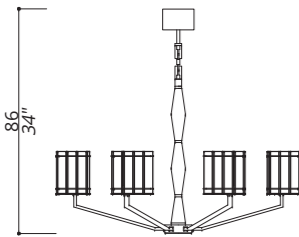

# TOP GLASS

611-GK-X

CHANDELIER

TWO LAYERED CHANDELIER; SOLID ALUMINIUM CENTRAL STRUCTURE. 50 CENTIMETRES OF CHAIN INCLUDED.

12 LIGHTS  
TYPE G9

STRUCTURE IN L\_56 (BLACK MATTE FINISH); CONNECTION BOX AND DETAILS IN F\_15 (SATIN GOLD FINISH). SHADES IN TRANSPARENT GRAY GLASS STICKS. INNER SATIN LIGHT DIFFUSERS INCLUDED.

612-GK-X

CHANDELIER

TWO LAYERED CHANDELIER; SOLID ALUMINIUM CENTRAL STRUCTURE. 50 CENTIMETRES OF CHAIN INCLUDED.

9 LIGHTS  
TYPE G9

STRUCTURE IN L\_56 (BLACK MATTE FINISH); CONNECTION BOX AND DETAILS IN F\_15 (SATIN GOLD FINISH). SHADES IN TRANSPARENT GRAY GLASS STICKS. INNER SATIN LIGHT DIFFUSERS INCLUDED.

613-GK-X

CHANDELIER

ONE LAYERED CHANDELIER; SOLID ALUMINIUM CENTRAL STRUCTURE. 50 CENTIMETRES OF CHAIN INCLUDED.

6 LIGHTS  
TYPE G9

STRUCTURE IN L\_56 (BLACK MATTE FINISH); CONNECTION BOX AND DETAILS IN F\_15 (SATIN GOLD FINISH). SHADES IN TRANSPARENT GRAY GLASS STICKS. INNER SATIN LIGHT DIFFUSERS INCLUDED.

614-GK-X

PENDANT

SOLID ALUMINIUM CENTRAL STRUCTURE. 50 CENTIMETRES OF CHAIN INCLUDED.

6 LIGHTS  
TYPE G9

STRUCTURE IN L\_56 (BLACK MATTE FINISH); CONNECTION BOX AND DETAILS IN F\_15 (SATIN GOLD FINISH). SHADES IN TRANSPARENT GRAY GLASS STICKS. INNER SATIN LIGHT DIFFUSERS INCLUDED.