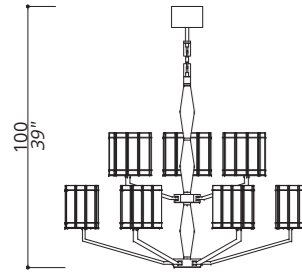

# TOP GLASS

611-GK-X

CHANDELIER

TWO LAYERED CHANDELIER; SOLID ALUMINIUM CENTRAL STRUCTURE. 50 CENTIMETRES OF CHAIN INCLUDED.

12 LIGHTS  
TYPE G9

STRUCTURE IN L\_56 (BLACK MATTE FINISH); CONNECTION BOX AND DETAILS IN F\_15 (SATIN GOLD FINISH). SHADES IN TRANSPARENT GRAY GLASS STICKS. INNER SATIN LIGHT DIFFUSERS INCLUDED.

612-GK-X

CHANDELIER

TWO LAYERED CHANDELIER; SOLID ALUMINIUM CENTRAL STRUCTURE. 50 CENTIMETRES OF CHAIN INCLUDED.

9 LIGHTS  
TYPE G9

STRUCTURE IN L\_56 (BLACK MATTE FINISH); CONNECTION BOX AND DETAILS IN F\_15 (SATIN GOLD FINISH). SHADES IN TRANSPARENT GRAY GLASS STICKS. INNER SATIN LIGHT DIFFUSERS INCLUDED.

613-GK-X

CHANDELIER

ONE LAYERED CHANDELIER; SOLID ALUMINIUM CENTRAL STRUCTURE. 50 CENTIMETRES OF CHAIN INCLUDED.

6 LIGHTS  
TYPE G9

STRUCTURE IN L\_56 (BLACK MATTE FINISH); CONNECTION BOX AND DETAILS IN F\_15 (SATIN GOLD FINISH). SHADES IN TRANSPARENT GRAY GLASS STICKS. INNER SATIN LIGHT DIFFUSERS INCLUDED.