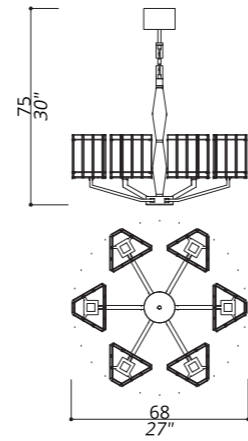

# TOP GLASS

611-GK-X

CHANDELIER

TWO LAYERED CHANDELIER; SOLID ALUMINIUM CENTRAL STRUCTURE. 50 CENTIMETRES OF CHAIN INCLUDED.

12 LIGHTS  
TYPE G9

STRUCTURE IN L\_56 (BLACK MATTE FINISH); CONNECTION BOX AND DETAILS IN F\_15 (SATIN GOLD FINISH). SHADES IN TRANSPARENT GRAY GLASS STICKS. INNER SATIN LIGHT DIFFUSERS INCLUDED.

612-GK-X

CHANDELIER

TWO LAYERED CHANDELIER; SOLID ALUMINIUM CENTRAL STRUCTURE. 50 CENTIMETRES OF CHAIN INCLUDED.

9 LIGHTS  
TYPE G9

STRUCTURE IN L\_56 (BLACK MATTE FINISH); CONNECTION BOX AND DETAILS IN F\_15 (SATIN GOLD FINISH). SHADES IN TRANSPARENT GRAY GLASS STICKS. INNER SATIN LIGHT DIFFUSERS INCLUDED.

613-GK-X

CHANDELIER

ONE LAYERED CHANDELIER; SOLID ALUMINIUM CENTRAL STRUCTURE. 50 CENTIMETRES OF CHAIN INCLUDED.

6 LIGHTS  
TYPE G9

STRUCTURE IN L\_56 (BLACK MATTE FINISH); CONNECTION BOX AND DETAILS IN F\_15 (SATIN GOLD FINISH). SHADES IN TRANSPARENT GRAY GLASS STICKS. INNER SATIN LIGHT DIFFUSERS INCLUDED.