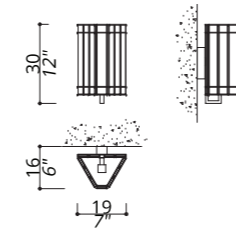

# TOP GLASS

611-GK-X

CHANDELIER

TWO LAYERED CHANDELIER; SOLID ALUMINIUM CENTRAL STRUCTURE. 50 CENTIMETRES OF CHAIN INCLUDED.

12 LIGHTS  
TYPE G9

STRUCTURE IN L\_56 (BLACK MATTE FINISH); CONNECTION BOX AND DETAILS IN F\_15 (SATIN GOLD FINISH). SHADES IN TRANSPARENT GRAY GLASS STICKS. INNER SATIN LIGHT DIFFUSERS INCLUDED.

612-GK-X

CHANDELIER

TWO LAYERED CHANDELIER; SOLID ALUMINIUM CENTRAL STRUCTURE. 50 CENTIMETRES OF CHAIN INCLUDED.

9 LIGHTS  
TYPE G9

STRUCTURE IN L\_56 (BLACK MATTE FINISH); CONNECTION BOX AND DETAILS IN F\_15 (SATIN GOLD FINISH). SHADES IN TRANSPARENT GRAY GLASS STICKS. INNER SATIN LIGHT DIFFUSERS INCLUDED.

613-GK-X

CHANDELIER

ONE LAYERED CHANDELIER; SOLID ALUMINIUM CENTRAL STRUCTURE. 50 CENTIMETRES OF CHAIN INCLUDED.

6 LIGHTS  
TYPE G9

STRUCTURE IN L\_56 (BLACK MATTE FINISH); CONNECTION BOX AND DETAILS IN F\_15 (SATIN GOLD FINISH). SHADES IN TRANSPARENT GRAY GLASS STICKS. INNER SATIN LIGHT DIFFUSERS INCLUDED.

614-GK-X

PENDANT

SOLID ALUMINIUM CENTRAL STRUCTURE. 50 CENTIMETRES OF CHAIN INCLUDED.

6 LIGHTS  
TYPE G9

STRUCTURE IN L\_56 (BLACK MATTE FINISH); CONNECTION BOX AND DETAILS IN F\_15 (SATIN GOLD FINISH). SHADES IN TRANSPARENT GRAY GLASS STICKS. INNER SATIN LIGHT DIFFUSERS INCLUDED.