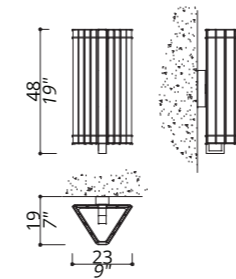

623-GK-X

WALL LAMP

STRUCTURE IN L_56 (BLACK MATTE FINISH); WALL FIXTURE AND DETAILS IN F_15 (SATIN GOLD FINISH). SHADE IN TRANSPARENT GRAY GLASS STICKS. INNER SATIN LIGHT DIFFUSER INCLUDED.

2 LIGHTS
TYPE G9